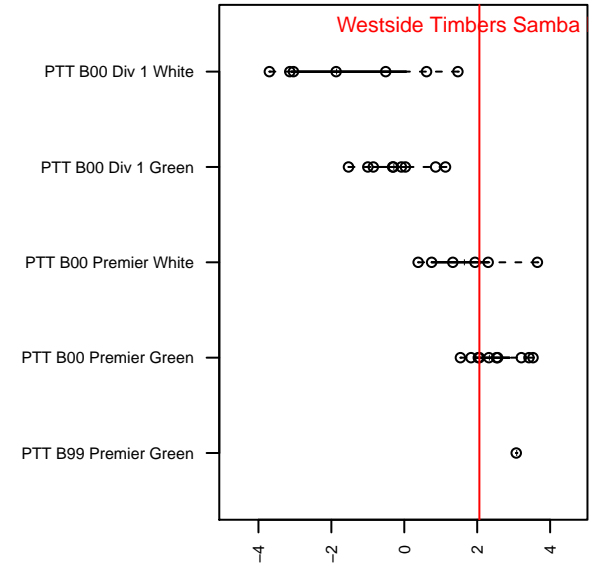

## Westside Timbers Samba B00

Westside Timbers  
 Beaverton, OR  
 B00 total strength=1456  
 attack=12.4 defense=7.58  
 fall league = PTT B00 Premier Green  
 notes= Monroy 2013

alt names used:  
 Westside Timbers Samba 00  
 Westside Timbers B00 Samba  
 Westside Timbers B00 Samba  
 WESTSIDE TIMBERSWESTSIDE TIMBERS S  
 Westside Timbers B00 Samba  
 Westside Timbers B00 Samba

Venues played:  
 2015 Clash At the Border Platinum/Gold U15  
 2015 PCU Summer Classic U15 Gold  
 2015 Sounders FC Cup BU15  
 2015 Eastside Timbers Showcase U15  
 2015 Portland Winter Showcase U15  
 2015 PTT B00 Premier Green  
 2015 OYS State Cup B00

**attack and defense variance (black dot)  
relative to other teams  
and top 10 in region**

**attack and defense rating  
relative to others at age  
and all opponents in last 13 months**

**Performance relative to 13 month average**