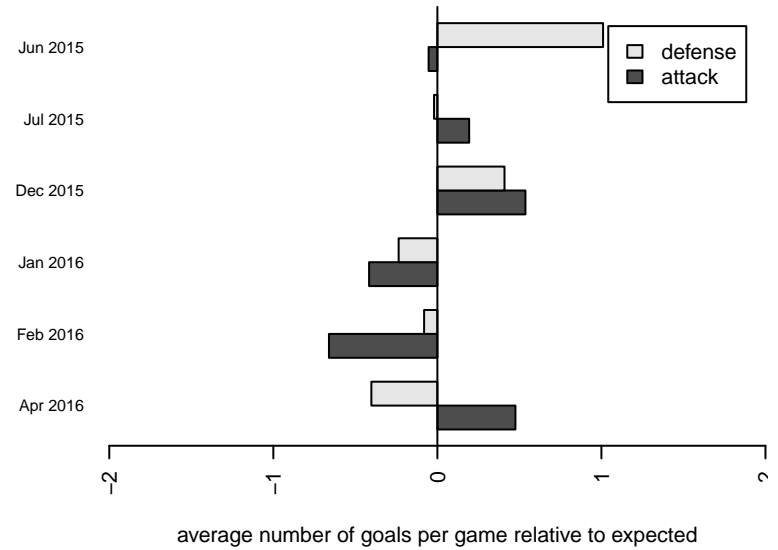

Performance relative to 13 month average