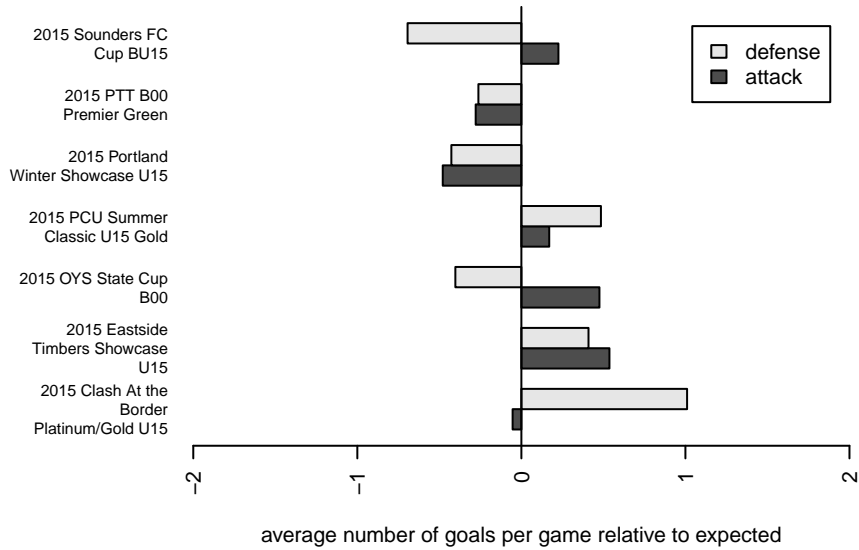

## Westside Timbers Samba B00

Westside Timbers  
 Beaverton, OR  
 B00 total strength=1456  
 attack=12.4 defense=7.58  
 fall league = PTT B00 Premier Green  
 notes= Monroy 2013

alt names used:  
 Westside Timbers Samba 00  
 Westside Timbers B00 Samba  
 Westside Timbers B00 Samba  
 WESTSIDE TIMBERSWESTSIDE TIMBERS S  
 Westside Timbers B00 Samba  
 Westside Timbers B00 Samba

Venues played:  
 2015 Clash At the Border Platinum/Gold U15  
 2015 PCU Summer Classic U15 Gold  
 2015 Sounders FC Cup BU15  
 2015 Eastside Timbers Showcase U15  
 2015 Portland Winter Showcase U15  
 2015 PTT B00 Premier Green  
 2015 OYS State Cup B00

**attack and defense variance (black dot)  
relative to other teams  
and top 10 in region**

**attack and defense rating  
relative to others at age  
and all opponents in last 13 months**

**Performance relative to 13 month average**