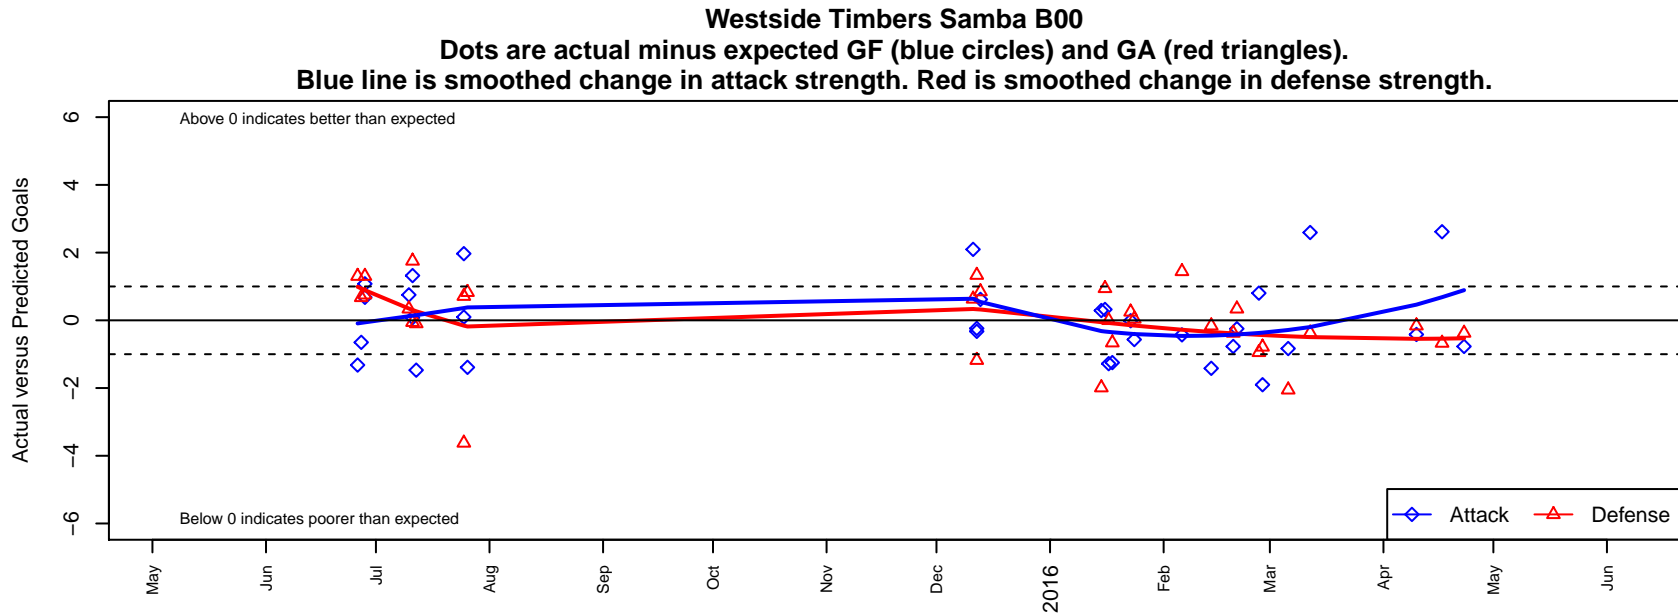

## Westside Timbers Samba B00

Westside Timbers  
 Beaverton, OR  
 B00 total strength=1456  
 attack=12.4 defense=7.58  
 fall league = PTT B00 Premier Green  
 notes= Monroy 2013

alt names used:  
 Westside Timbers Samba 00  
 Westside Timbers B00 Samba  
 Westside Timbers B00 Samba  
 WESTSIDE TIMBERSWESTSIDE TIMBERS S  
 Westside Timbers B00 Samba  
 Westside Timbers B00 Samba

**attack and defense variance (black dot)  
relative to other teams  
and top 10 in region**

**attack and defense rating  
relative to others at age  
and all opponents in last 13 months**

**Performance relative to 13 month average**